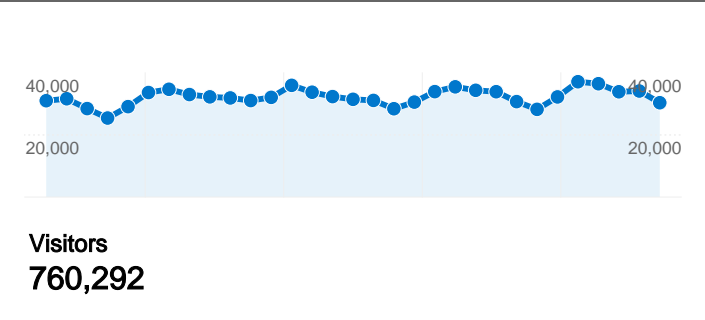

Site Usage

1,319,586 Visits

47.95% Bounce Rate

6,691,517 Pageviews

00:14:37 Avg. Time on Site

5.07 Pages/Visit

53.36% % New Visits

Visitors Overview

760,292 people visited this site

1,319,586 Visits

760,292 Absolute Unique Visitors

6,691,517 Pageviews

5.07 Average Pageviews

00:14:37 Time on Site

47.95% Bounce Rate

53.50% New Visits

Traffic Sources Overview

Aug 1, 2007 - Aug 31, 2007

All traffic sources sent a total of 1,319,586 visits

-  29.25% Direct Traffic
-  14.21% Referring Sites
-  56.52% Search Engines

Top Traffic Sources

Sources	Visits	% visits	Keywords	Visits	% visits
google (organic)	657,011	49.79%	above top secret	34,052	4.57%
(direct) ((none))	385,980	29.25%	abovetopsecret	18,568	2.49%
abovetopsecret.com (referral)	30,954	2.35%	(content targeting)	13,991	1.88%
google (cpc)	23,798	1.80%	abovetopsecret.com	8,539	1.14%
yahoo (organic)	19,924	1.51%	area 51	5,606	0.75%

1,319,586 visits came from 212 countries/territories

Site Usage

Country/Territory	Visits	Pages/Visit	Avg. Time on Site	% New Visits	Bounce Rate
United States	825,930	5.21	00:14:25	53.22%	46.41%
United Kingdom	135,629	6.13	00:15:21	46.00%	41.08%
Canada	85,324	5.59	00:14:06	46.64%	43.33%
Australia	44,519	5.03	00:16:32	46.98%	45.49%
Denmark	26,265	1.86	00:15:42	92.56%	92.76%
Germany	14,490	4.19	00:13:05	58.89%	53.89%
Netherlands	13,914	5.04	00:14:37	41.05%	45.01%
India	10,348	2.51	00:10:38	78.60%	68.63%
Sweden	10,053	4.74	00:13:28	44.44%	43.15%
Finland	9,685	5.24	00:14:27	43.67%	39.05%