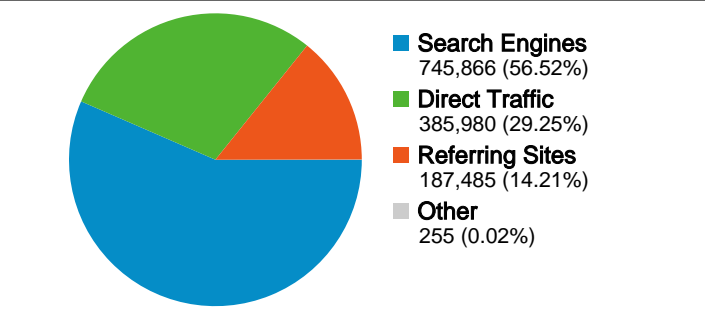

Traffic Sources Overview

Content Overview

Pages	Pageviews	% Pageviews
/	673,723	10.07%
/forum/today.php	482,247	7.21%
/forum/	277,628	4.15%
/forum/19/pg1/srtpages	147,938	2.21%
/forum/myats.php	128,716	1.92%