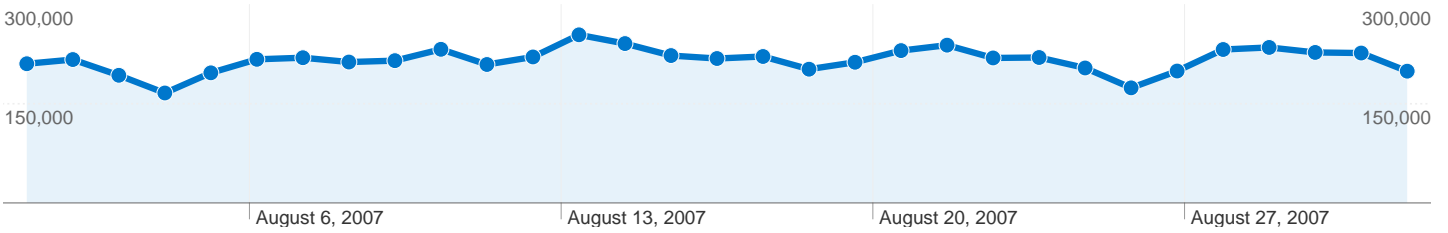

Site Usage

1,319,586 Visits

47.95% Bounce Rate

6,691,517 Pageviews

00:14:37 Avg. Time on Site

5.07 Pages/Visit

53.36% % New Visits

Visitors Overview

760,292 people visited this site

1,319,586 Visits

760,292 Absolute Unique Visitors

6,691,517 Pageviews

5.07 Average Pageviews

00:14:37 Time on Site

47.95% Bounce Rate

53.50% New Visits

Traffic Sources Overview

Aug 1, 2007 - Aug 31, 2007

All traffic sources sent a total of 1,319,586 visits

-  29.25% Direct Traffic
-  14.21% Referring Sites
-  56.52% Search Engines

Top Traffic Sources

Sources	Visits	% visits	Keywords	Visits	% visits
google (organic)	657,011	49.79%	above top secret	34,052	4.57%
(direct) ((none))	385,980	29.25%	abovetopsecret	18,568	2.49%
abovetopsecret.com (referral)	30,954	2.35%	(content targeting)	13,991	1.88%
google (cpc)	23,798	1.80%	abovetopsecret.com	8,539	1.14%
yahoo (organic)	19,924	1.51%	area 51	5,606	0.75%

1,319,586 visits came from 212 countries/territories

Site Usage

Country/Territory	Visits	Pages/Visit	Avg. Time on Site	% New Visits	Bounce Rate
United States	825,930	5.21	00:14:25	53.22%	46.41%
United Kingdom	135,629	6.13	00:15:21	46.00%	41.08%
Canada	85,324	5.59	00:14:06	46.64%	43.33%
Australia	44,519	5.03	00:16:32	46.98%	45.49%
Denmark	26,265	1.86	00:15:42	92.56%	92.76%
Germany	14,490	4.19	00:13:05	58.89%	53.89%
Netherlands	13,914	5.04	00:14:37	41.05%	45.01%
India	10,348	2.51	00:10:38	78.60%	68.63%
Sweden	10,053	4.74	00:13:28	44.44%	43.15%
Finland	9,685	5.24	00:14:27	43.67%	39.05%