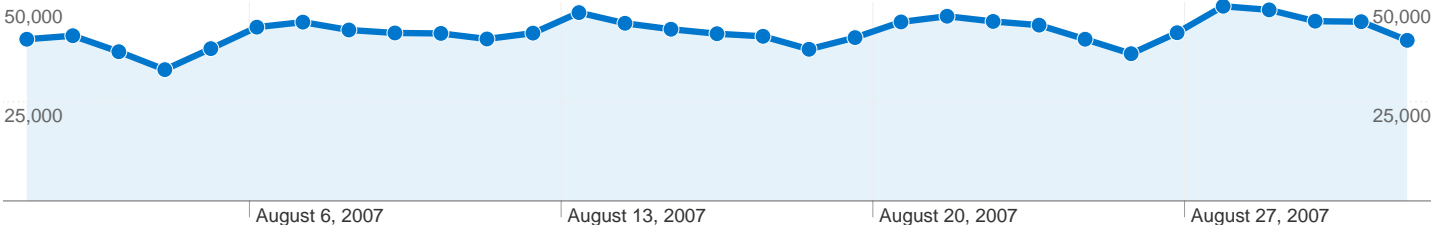

Traffic Sources Overview

Aug 1, 2007 - Aug 31, 2007

All traffic sources sent a total of 1,319,586 visits

- 29.25% Direct Traffic
- 14.21% Referring Sites
- 56.52% Search Engines