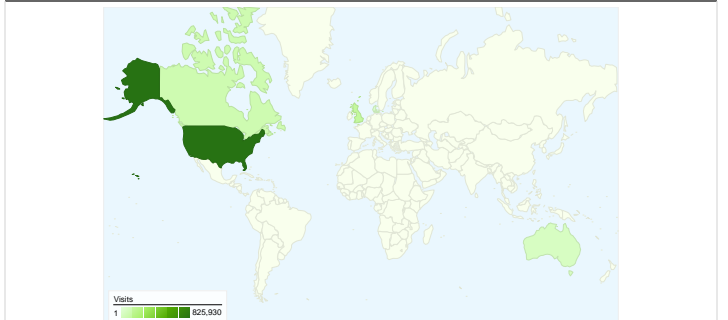

Map Overlay world