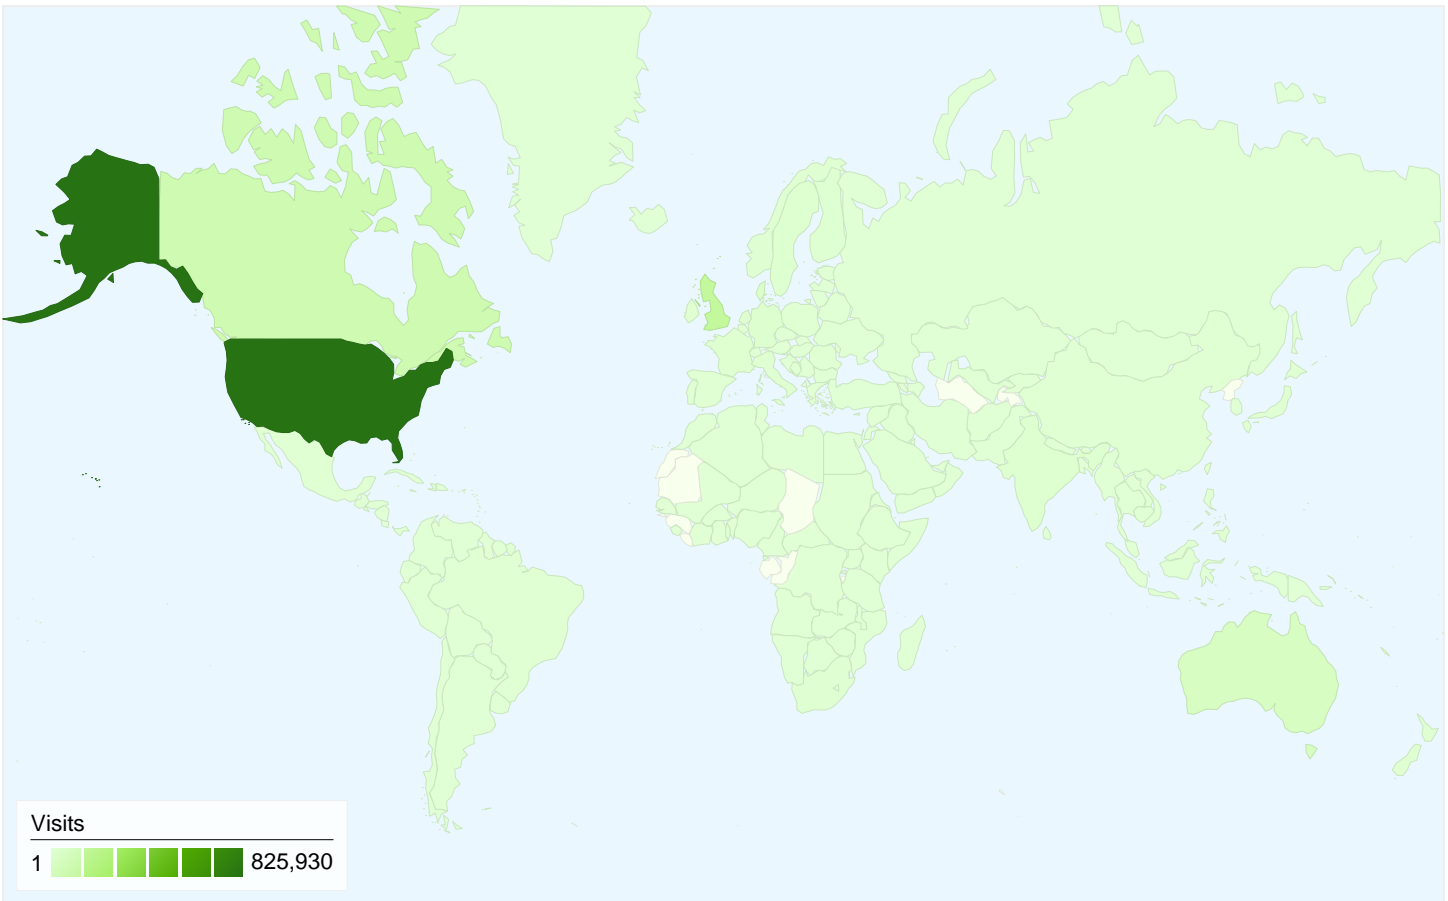

Site Usage

1,319,586 Visits

47.95% Bounce Rate

6,691,517 Pageviews

00:14:37 Avg. Time on Site

5.07 Pages/Visit

53.36% % New Visits

Visitors Overview

760,292 people visited this site

1,319,586 Visits

760,292 Absolute Unique Visitors

6,691,517 Pageviews

5.07 Average Pageviews

00:14:37 Time on Site

47.95% Bounce Rate

53.50% New Visits

Traffic Sources Overview

Aug 1, 2007 - Aug 31, 2007

All traffic sources sent a total of 1,319,586 visits

-  29.25% Direct Traffic
-  14.21% Referring Sites
-  56.52% Search Engines

Top Traffic Sources

Sources	Visits	% visits	Keywords	Visits	% visits
google (organic)	657,011	49.79%	above top secret	34,052	4.57%
(direct) ((none))	385,980	29.25%	abovetopsecret	18,568	2.49%
abovetopsecret.com (referral)	30,954	2.35%	(content targeting)	13,991	1.88%
google (cpc)	23,798	1.80%	abovetopsecret.com	8,539	1.14%
yahoo (organic)	19,924	1.51%	area 51	5,606	0.75%

1,319,586 visits came from 212 countries/territories

Site Usage

Country/Territory	Visits	Pages/Visit	Avg. Time on Site	% New Visits	Bounce Rate
United States	825,930	5.21	00:14:25	53.22%	46.41%
United Kingdom	135,629	6.13	00:15:21	46.00%	41.08%
Canada	85,324	5.59	00:14:06	46.64%	43.33%
Australia	44,519	5.03	00:16:32	46.98%	45.49%
Denmark	26,265	1.86	00:15:42	92.56%	92.76%
Germany	14,490	4.19	00:13:05	58.89%	53.89%
Netherlands	13,914	5.04	00:14:37	41.05%	45.01%
India	10,348	2.51	00:10:38	78.60%	68.63%
Sweden	10,053	4.74	00:13:28	44.44%	43.15%
Finland	9,685	5.24	00:14:27	43.67%	39.05%