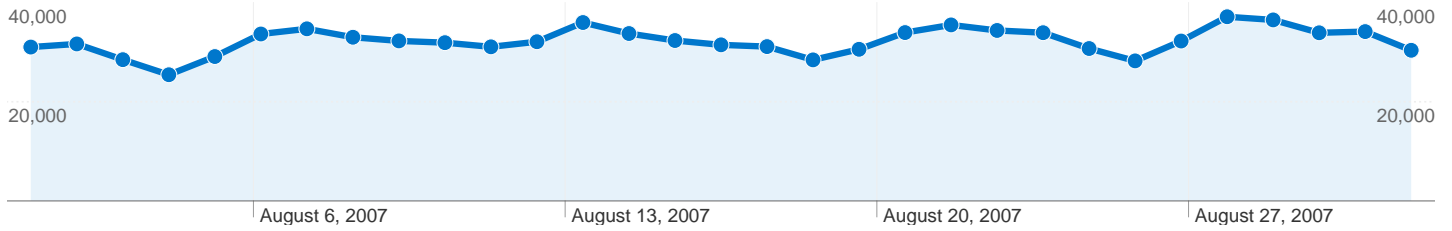

Site Usage

1,319,586 Visits

47.95% Bounce Rate

6,691,517 Pageviews

00:14:37 Avg. Time on Site

5.07 Pages/Visit

53.36% % New Visits

Visitors Overview

760,292 people visited this site

1,319,586 Visits

760,292 Absolute Unique Visitors

6,691,517 Pageviews

5.07 Average Pageviews

00:14:37 Time on Site

47.95% Bounce Rate

53.50% New Visits

Traffic Sources Overview

Aug 1, 2007 - Aug 31, 2007

All traffic sources sent a total of 1,319,586 visits

-  29.25% Direct Traffic
-  14.21% Referring Sites
-  56.52% Search Engines

Top Traffic Sources

Sources	Visits	% visits	Keywords	Visits	% visits
google (organic)	657,011	49.79%	above top secret	34,052	4.57%
(direct) ((none))	385,980	29.25%	abovetopsecret	18,568	2.49%
abovetopsecret.com (referral)	30,954	2.35%	(content targeting)	13,991	1.88%
google (cpc)	23,798	1.80%	abovetopsecret.com	8,539	1.14%
yahoo (organic)	19,924	1.51%	area 51	5,606	0.75%

1,319,586 visits came from 212 countries/territories

Site Usage

Country/Territory	Visits	Pages/Visit	Avg. Time on Site	% New Visits	Bounce Rate
United States	825,930	5.21	00:14:25	53.22%	46.41%
United Kingdom	135,629	6.13	00:15:21	46.00%	41.08%
Canada	85,324	5.59	00:14:06	46.64%	43.33%
Australia	44,519	5.03	00:16:32	46.98%	45.49%
Denmark	26,265	1.86	00:15:42	92.56%	92.76%
Germany	14,490	4.19	00:13:05	58.89%	53.89%
Netherlands	13,914	5.04	00:14:37	41.05%	45.01%
India	10,348	2.51	00:10:38	78.60%	68.63%
Sweden	10,053	4.74	00:13:28	44.44%	43.15%
Finland	9,685	5.24	00:14:27	43.67%	39.05%