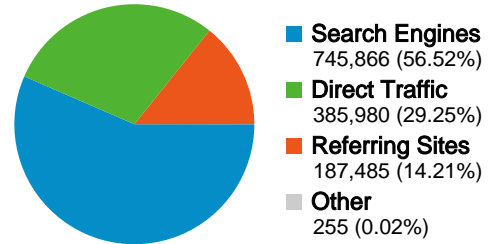

760,292 people visited this site

1,319,586 Visits

760,292 Absolute Unique Visitors

6,691,517 Pageviews

5.07 Average Pageviews

00:14:37 Time on Site

47.95% Bounce Rate

53.50% New Visits

Technical Profile

Browser	Visits	% visits	Connection Speed	Visits	% visits
Internet Explorer	764,741	57.95%	Cable	463,813	35.15%
Firefox	454,194	34.42%	DSL	376,158	28.51%
Safari	50,721	3.84%	Unknown	303,486	23.00%
Opera	23,871	1.81%	T1	92,670	7.02%
Mozilla	14,538	1.10%	Dialup	59,584	4.52%

Traffic Sources Overview

Aug 1, 2007 - Aug 31, 2007

All traffic sources sent a total of 1,319,586 visits

-  29.25% Direct Traffic
-  14.21% Referring Sites
-  56.52% Search Engines

Top Traffic Sources

Sources	Visits	% visits	Keywords	Visits	% visits
google (organic)	657,011	49.79%	above top secret	34,052	4.57%
(direct) ((none))	385,980	29.25%	abovetopsecret	18,568	2.49%
abovetopsecret.com (referral)	30,954	2.35%	(content targeting)	13,991	1.88%
google (cpc)	23,798	1.80%	abovetopsecret.com	8,539	1.14%
yahoo (organic)	19,924	1.51%	area 51	5,606	0.75%

1,319,586 visits came from 212 countries/territories

Site Usage

Country/Territory	Visits	Pages/Visit	Avg. Time on Site	% New Visits	Bounce Rate
United States	825,930	5.21	00:14:25	53.22%	46.41%
United Kingdom	135,629	6.13	00:15:21	46.00%	41.08%
Canada	85,324	5.59	00:14:06	46.64%	43.33%
Australia	44,519	5.03	00:16:32	46.98%	45.49%
Denmark	26,265	1.86	00:15:42	92.56%	92.76%
Germany	14,490	4.19	00:13:05	58.89%	53.89%
Netherlands	13,914	5.04	00:14:37	41.05%	45.01%
India	10,348	2.51	00:10:38	78.60%	68.63%
Sweden	10,053	4.74	00:13:28	44.44%	43.15%
Finland	9,685	5.24	00:14:27	43.67%	39.05%